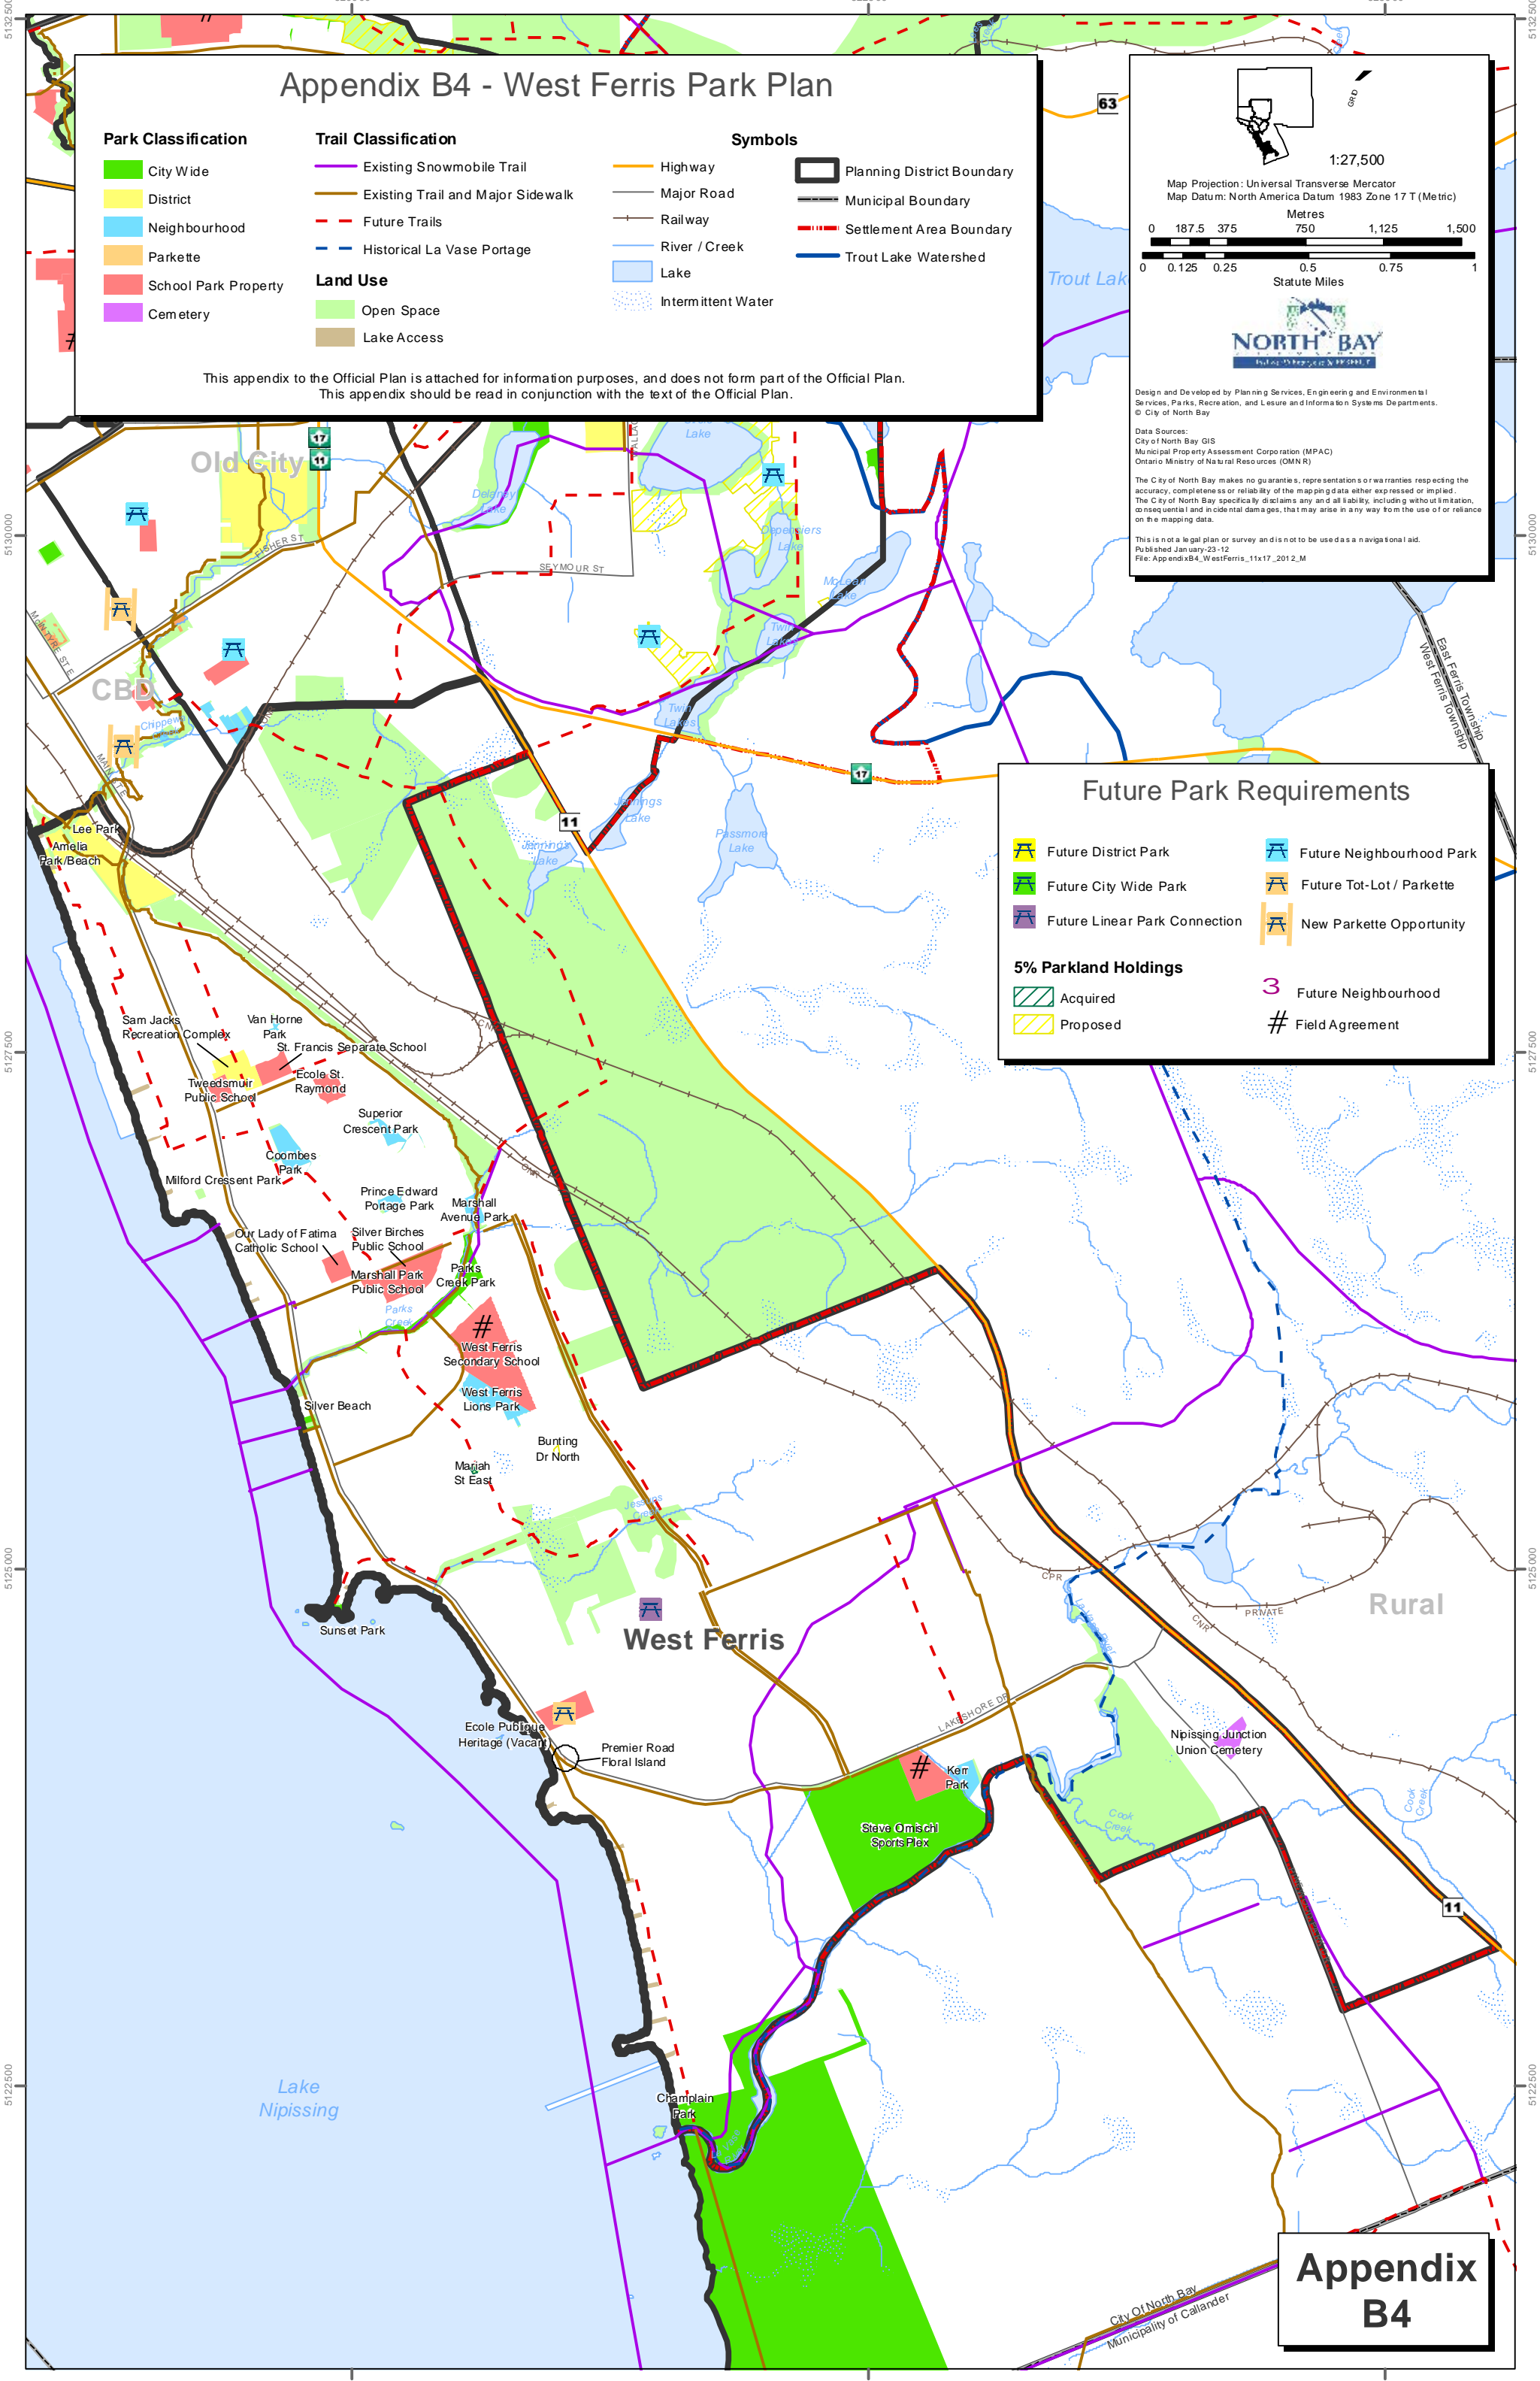

Appendix B4 - West Ferris Park Plan

Park Classification

- City Wide
- District
- Neighbourhood
- Parkette
- School Park Property
- Cemetery

Trail Classification

- Existing Snowmobile Trail
- Existing Trail and Major Sidewalk
- - - Future Trails
- - - Historical La Vase Portage

Land Use

- Open Space
- Lake Access

Symbols

- Highway
- Major Road
- Railway
- River / Creek
- Lake
- Intermittent Water
- Planning District Boundary
- Municipal Boundary
- Settlement Area Boundary
- Trout Lake Watershed

This appendix to the Official Plan is attached for information purposes, and does not form part of the Official Plan. This appendix should be read in conjunction with the text of the Official Plan.

1:27,500

Map Projection: Universal Transverse Mercator
Map Datum: North America Datum 1983 Zone 17 T (Metric)

Design and Developed by Planning Services, Engineering and Environmental Services, Parks, Recreation, and Leisure and Information Systems Departments. © City of North Bay

Data Sources:
City of North Bay GIS
Municipal Property Assessment Corporation (MPAC)
Ontario Ministry of Natural Resources (OMNR)

Future Park Requirements

1. Future District Park
   - Future City Wide Park
   - Future Neighbourhood Park
   - Future Tot-Lot / Parkette
   - Future Linear Park Connection
   - New Parkette Opportunity
2. **5% Parkland Holdings**
3. Acquired
   - Proposed
   - 3 Future Neighbourhood
   - # Field Agreement

Appendix B4

City of North Bay
Municipality of Callander